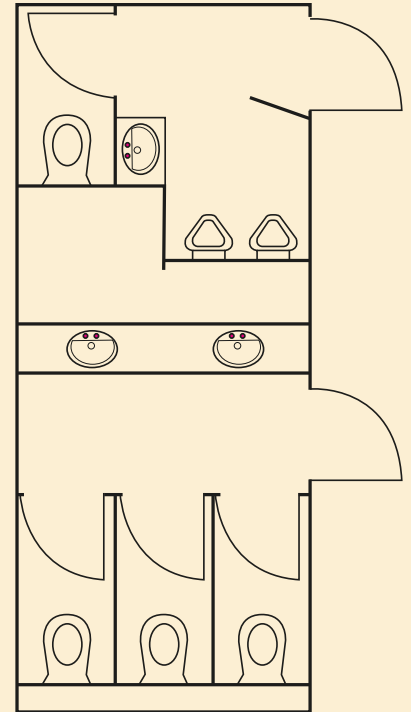

Fresh Technology

- JETS™ Vacuum operated, fresh water flush (0.5l per flush)
- Odour-free and Chemical-free

Vacuum flushing technology means that with each flush the air in the WC cubicle is replaced with fresh air from outside, eliminating any odour problems that could occur with more conventional systems. A vacuum-based flush also means splash-free flushing thereby helping to maintain clean facilities throughout your event.

WC3 can operate as a self-contained system using the integral tanks or it has the flexibility of being able to be connected to mains facilities if required. Connecting a WC3 to mains services increases the capacity of the system and it can significantly reduce hire costs.

Style & Features

- Floor to ceiling images from Marvel
- TVs with DVD players
- Stainless steel interior trim
- Sensor taps with hot water
- Privacy cubicles with yellow doors in ladies and a red door in the gents
- Recessed LED ceiling lighting
- Corian vanity surfaces
- Backlit designer urinals
- Large mirrors
- Entrance step lighting
- Wall hung WCs
- Space heating

Specifications

Twin axle trailer with three ladies WCs, one gents WC and two urinals. Large vanity area with 2 basins in the ladies. Single basin in the gents.

Capacity¹

Self-contained mode	250 people
Mains mode	300 people

External dimensions²

Height	3.15m
Width	2.35m
Length including tow frame	6.85m
Length excluding tow frame	5.60m

¹ The stated capacities are given as a guide only for a 10 hour event with moderate alcohol consumption. Please contact us for a more accurate estimate of requirements based on the details of your event.